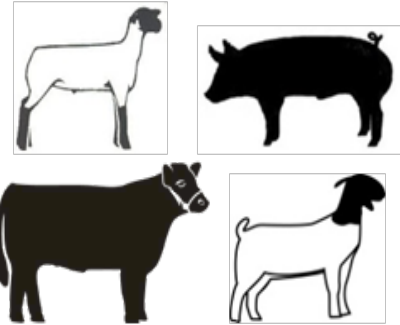

Henry County Livestock Sale Committee MYSPC & MCLB Sanctioned Preview Show

Saturday June 10th, 2017

Check In 7:00 am-11:00 am (see species)

Judging begins 10:00 am

(2 Rings- Pigs at 10:00 am with steers following
pigs. Goats at 10:00 am with lambs following goats)

Henry County Fair Grounds

1004 E. Sedalia Ave., Clinton, MO

Steers and Market Heifers: Will be shown as market animals divided weight. Check In- 11:00 am

Pigs: Purebred & Crossbred Barrows and Gilts will show separately by weight. Check In- 7:00- 9:00 am